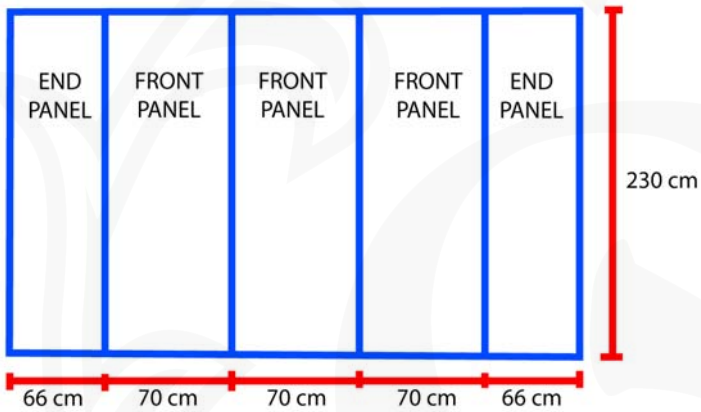

POP-UP CURVE BACKWALL

Vendor ID: 00011

~275 cm

PRINTED MEDIA

3x3

~345 cm

PRINTED MEDIA

4x3