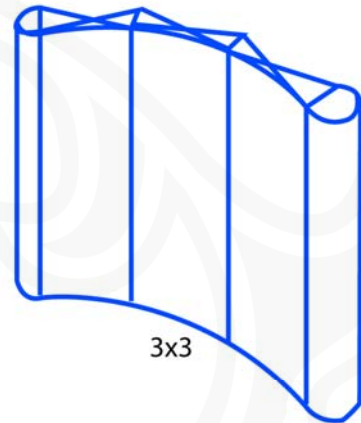

POP-UP CURVE BACKWALL

Vendor ID: 00011

~275 cm

PRINTED MEDIA

3x3

~345 cm

PRINTED MEDIA

4x3