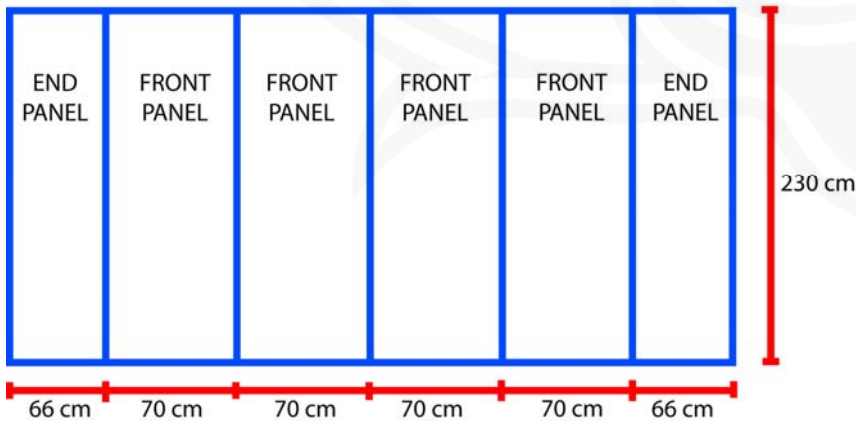

POP-UP CURVE BACKWALL

Vendor ID: 00011

~275 cm

PRINTED MEDIA

3x3

~345 cm

PRINTED MEDIA

4x3