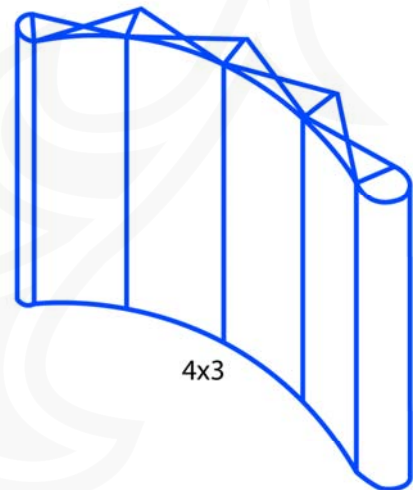

POP-UP CURVE BACKWALL

Vendor ID: 00011

~275 cm

PRINTED MEDIA

3x3

~345 cm

PRINTED MEDIA

4x3